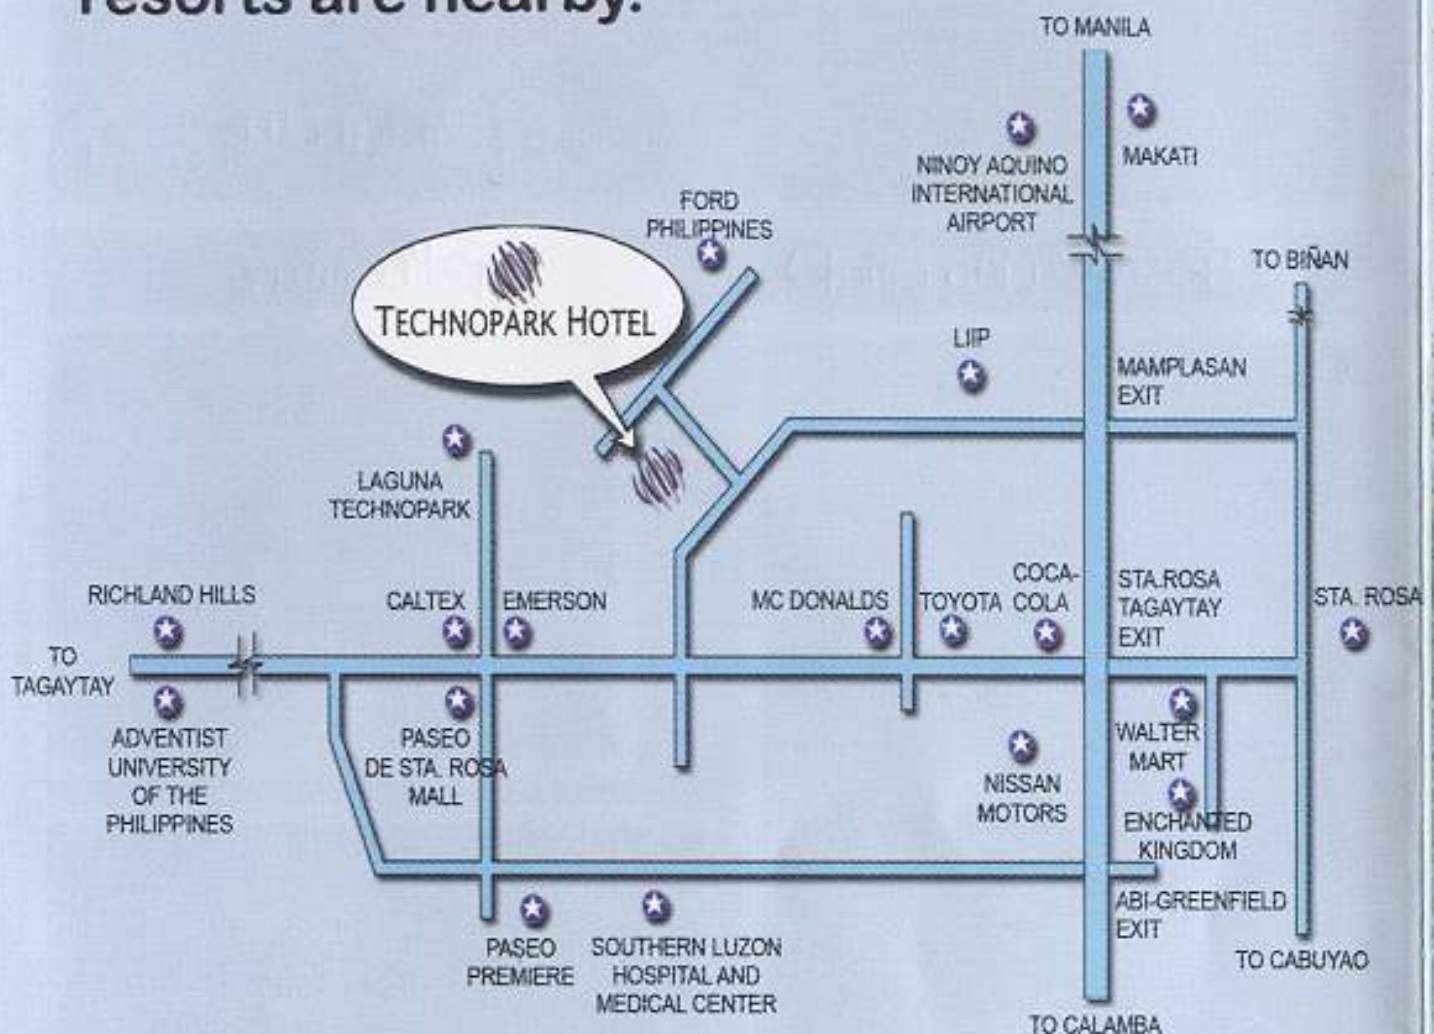

# LOCATION

- located within the Greenfield Auto Park beside Ford Philippines.
- situated nearby is the Laguna Technopark Eco-zone.
- only 30 min. drive south from the Airport, Alabang and Makati Business District.
- several recreational destinations and golf resorts are nearby.

# Technopark Hotel